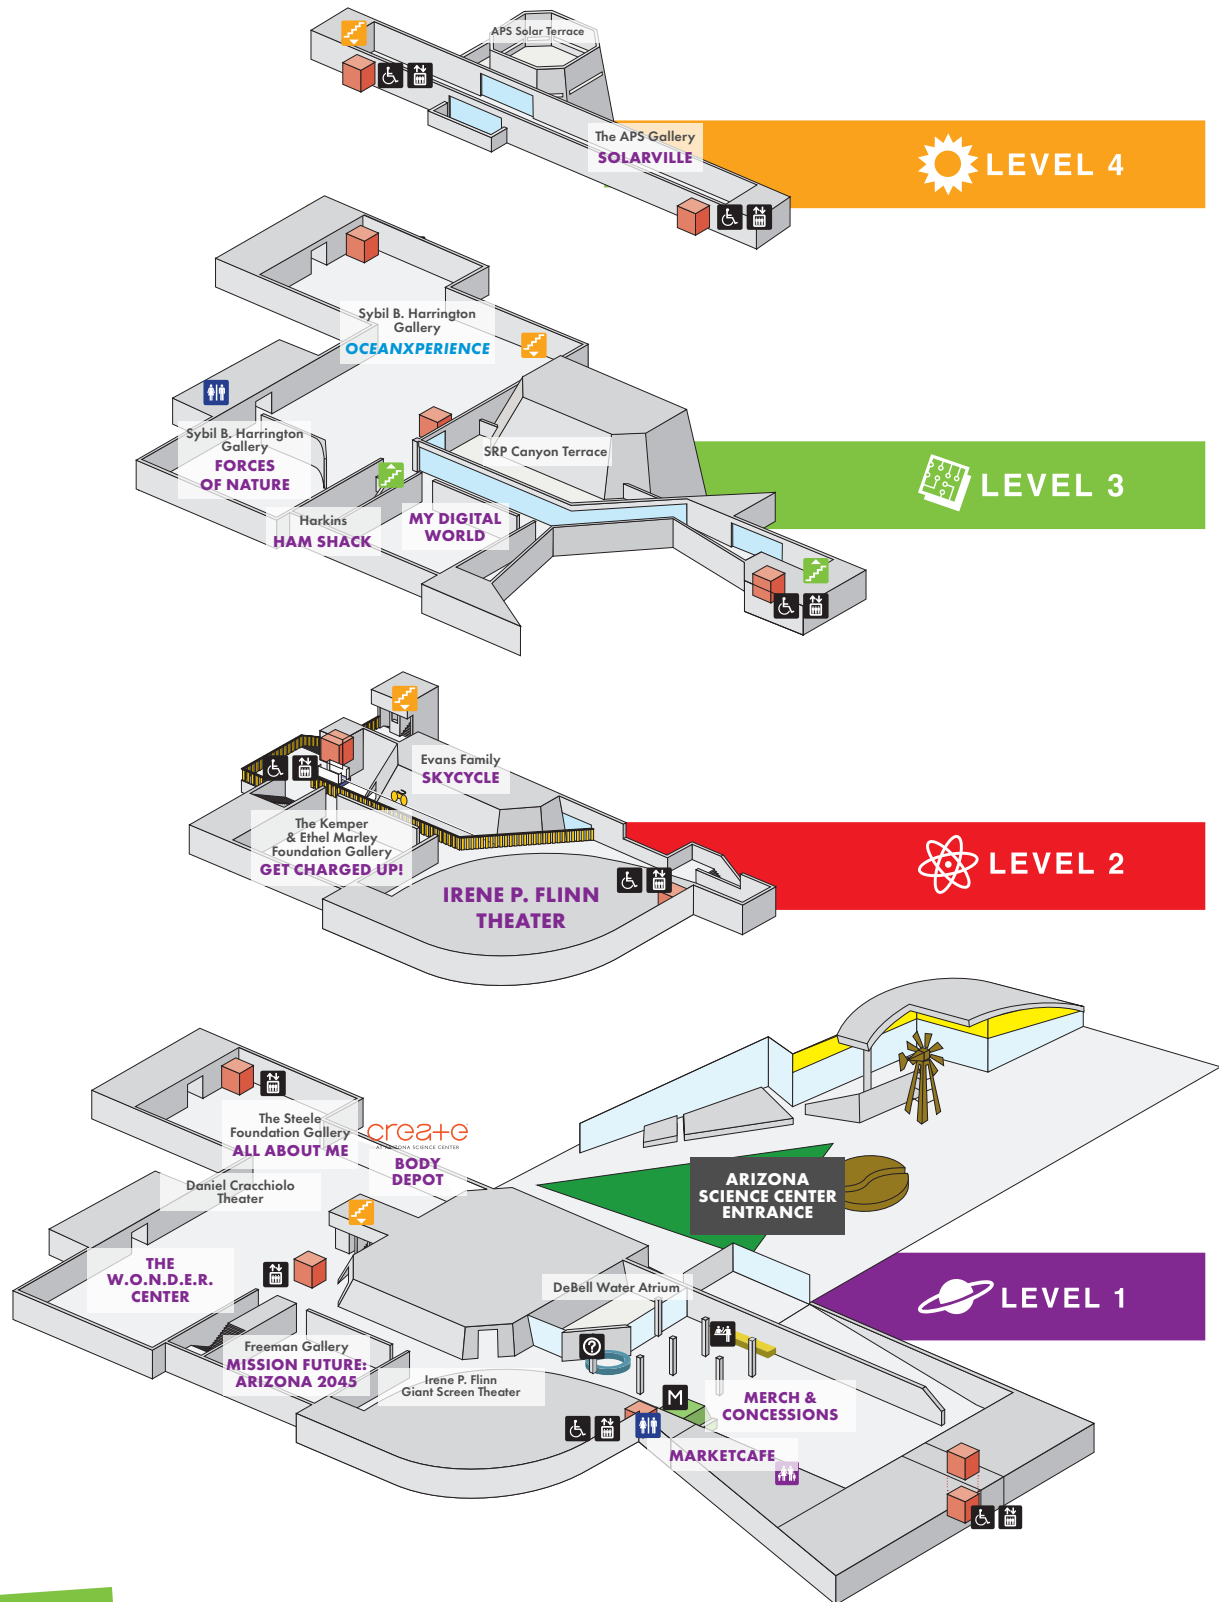

## KEY

-   
ACCESSIBLE
-   
ELEVATORS
-   
RESTROOMS
-   
FAMILY RESTROOMS
-   
GOING DOWN STAIRS
-   
GOING UP STAIRS
-   
MEMBER ZONE
-   
TICKETING
-   
INFORMATION

**SEPTEMBER 7 – 8, 2024**

**ALL DAY EXPLORATION**

**DAZZLING DEMONSTRATIONS**

**DANIEL CRACCHIOLO THEATER, LEVEL 1**

Join Arizona Science Center for live, daily demonstrations that inspire, educate and engage curious minds! Each 15-minute show is available every hour starting at 10:30 a.m. Seating is on a first-come, first-serve basis.

**TO THE MOON: LET'S MAKE A ROCKET**

**DEBELL WATER ATRIUM, LEVEL 1**

Get ready for launch! Design, build and test your own rockets.

**TEEN LOUNGE**

**GENIUS THEATER, LEVEL 1**

Teen activities for teens only. Drop in for hands-on activities, meet new friends, and take a break from the crowds.

**ADD-ON TICKETED EXPERIENCES | \$5 EACH**

**IRENE P. FLINN GIANT SCREEN THEATER | LEVEL 1**

**SPACE: THE NEW FRONTIER**

10:00 A.M. 12:00 P.M. 2:00 P.M.

Discover the next step for humankind and spaceflight with *Space: The New Frontier*! From self-assembling habitats, and commercial space stations, and launching rockets without fuel to building the Lunar Gateway to deep space, history is in the making as we speak.